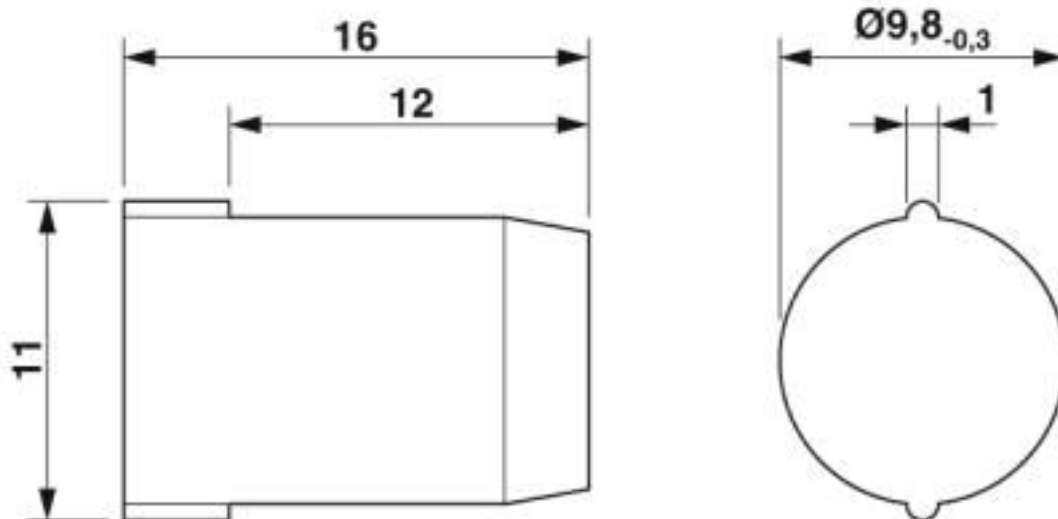

Closing cap - SEALING PLUG 10X16 RD - 1400284

Dimensional drawing

Dimensional drawing

Classifications

eCl@ss

eCl@ss 10.0.1	27144433
eCl@ss 11.0	27144433
eCl@ss 4.0	27141200
eCl@ss 4.1	27141200
eCl@ss 5.0	27149100
eCl@ss 5.1	27149100
eCl@ss 6.0	27149100
eCl@ss 7.0	27149110
eCl@ss 8.0	27149110
eCl@ss 9.0	27144433

ETIM

ETIM 3.0	EC000451
ETIM 4.0	EC000451
ETIM 5.0	EC000451
ETIM 6.0	EC000451
ETIM 7.0	EC000451

UNSPSC

UNSPSC 6.01	31261502
UNSPSC 7.0901	31261502
UNSPSC 11	31261502
UNSPSC 12.01	31261502